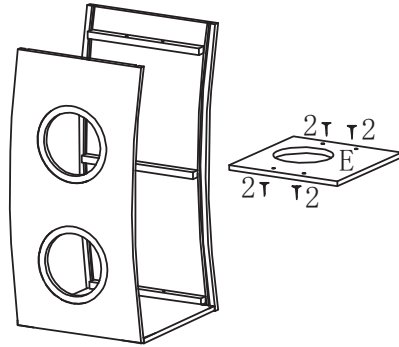

Steve M

43x40x80cm

①

②

③

④

⑤

- 1X  40*36.5*1.5cm A
- 1X  40*2*80cm B
- 1X  40*2*80cm C

- 1X  40*36.5*1.5cm D
- 1X  34*36.5*1.5cm E
- 2X  38*2*5cm F
- 1X  40*36cm G
- 2X  38*1*71.5cm H

8X  D 6*35mm (1)

4X  D 4*30mm (2)

FOLLOW US ON

Instagram

swisspet channel

Art.-Nr. 629009