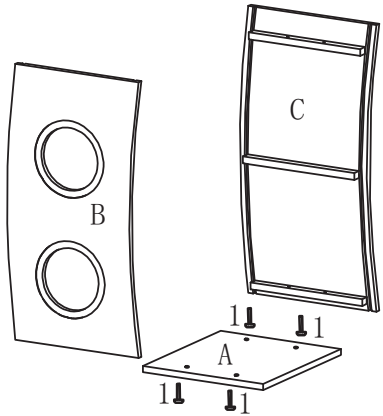

Steve M

43x40x80cm

①

②

③

④

⑤

- 1X  40*36.5*1.5cm A
- 1X  40*2*80cm B
- 1X  40*2*80cm C

- 1X  40*36.5*1.5cm D
- 1X  34*36.5*1.5cm E
- 2X  38*2*5cm F
- 1X  40*36cm G
- 2X  38*1*71.5cm H

8X  D 6*35mm (1)

4X  D 4*30mm (2)

FOLLOW US ON

Instagram

swisspet channel

Art.-Nr. 629009