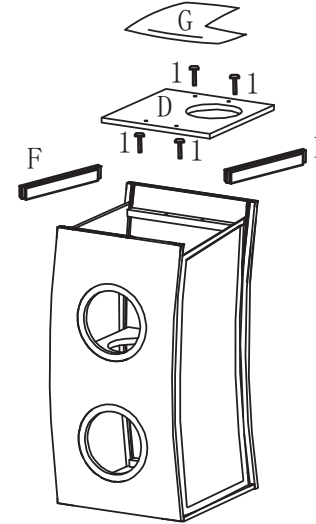

Steve M

43x40x80cm

①

②

③

④

⑤

- 1X  40*36.5*1.5cm A
- 1X  40*2*80cm B
- 1X  40*2*80cm C

- 1X  40*36.5*1.5cm D
- 1X  34*36.5*1.5cm E
- 2X  38*2*5cm F
- 1X  40*36cm G
- 2X  38*1*71.5cm H

8X  D 6*35mm (1)

4X  D 4*30mm (2)

FOLLOW US ON

Instagram

swisspet channel

Art.-Nr. 629009